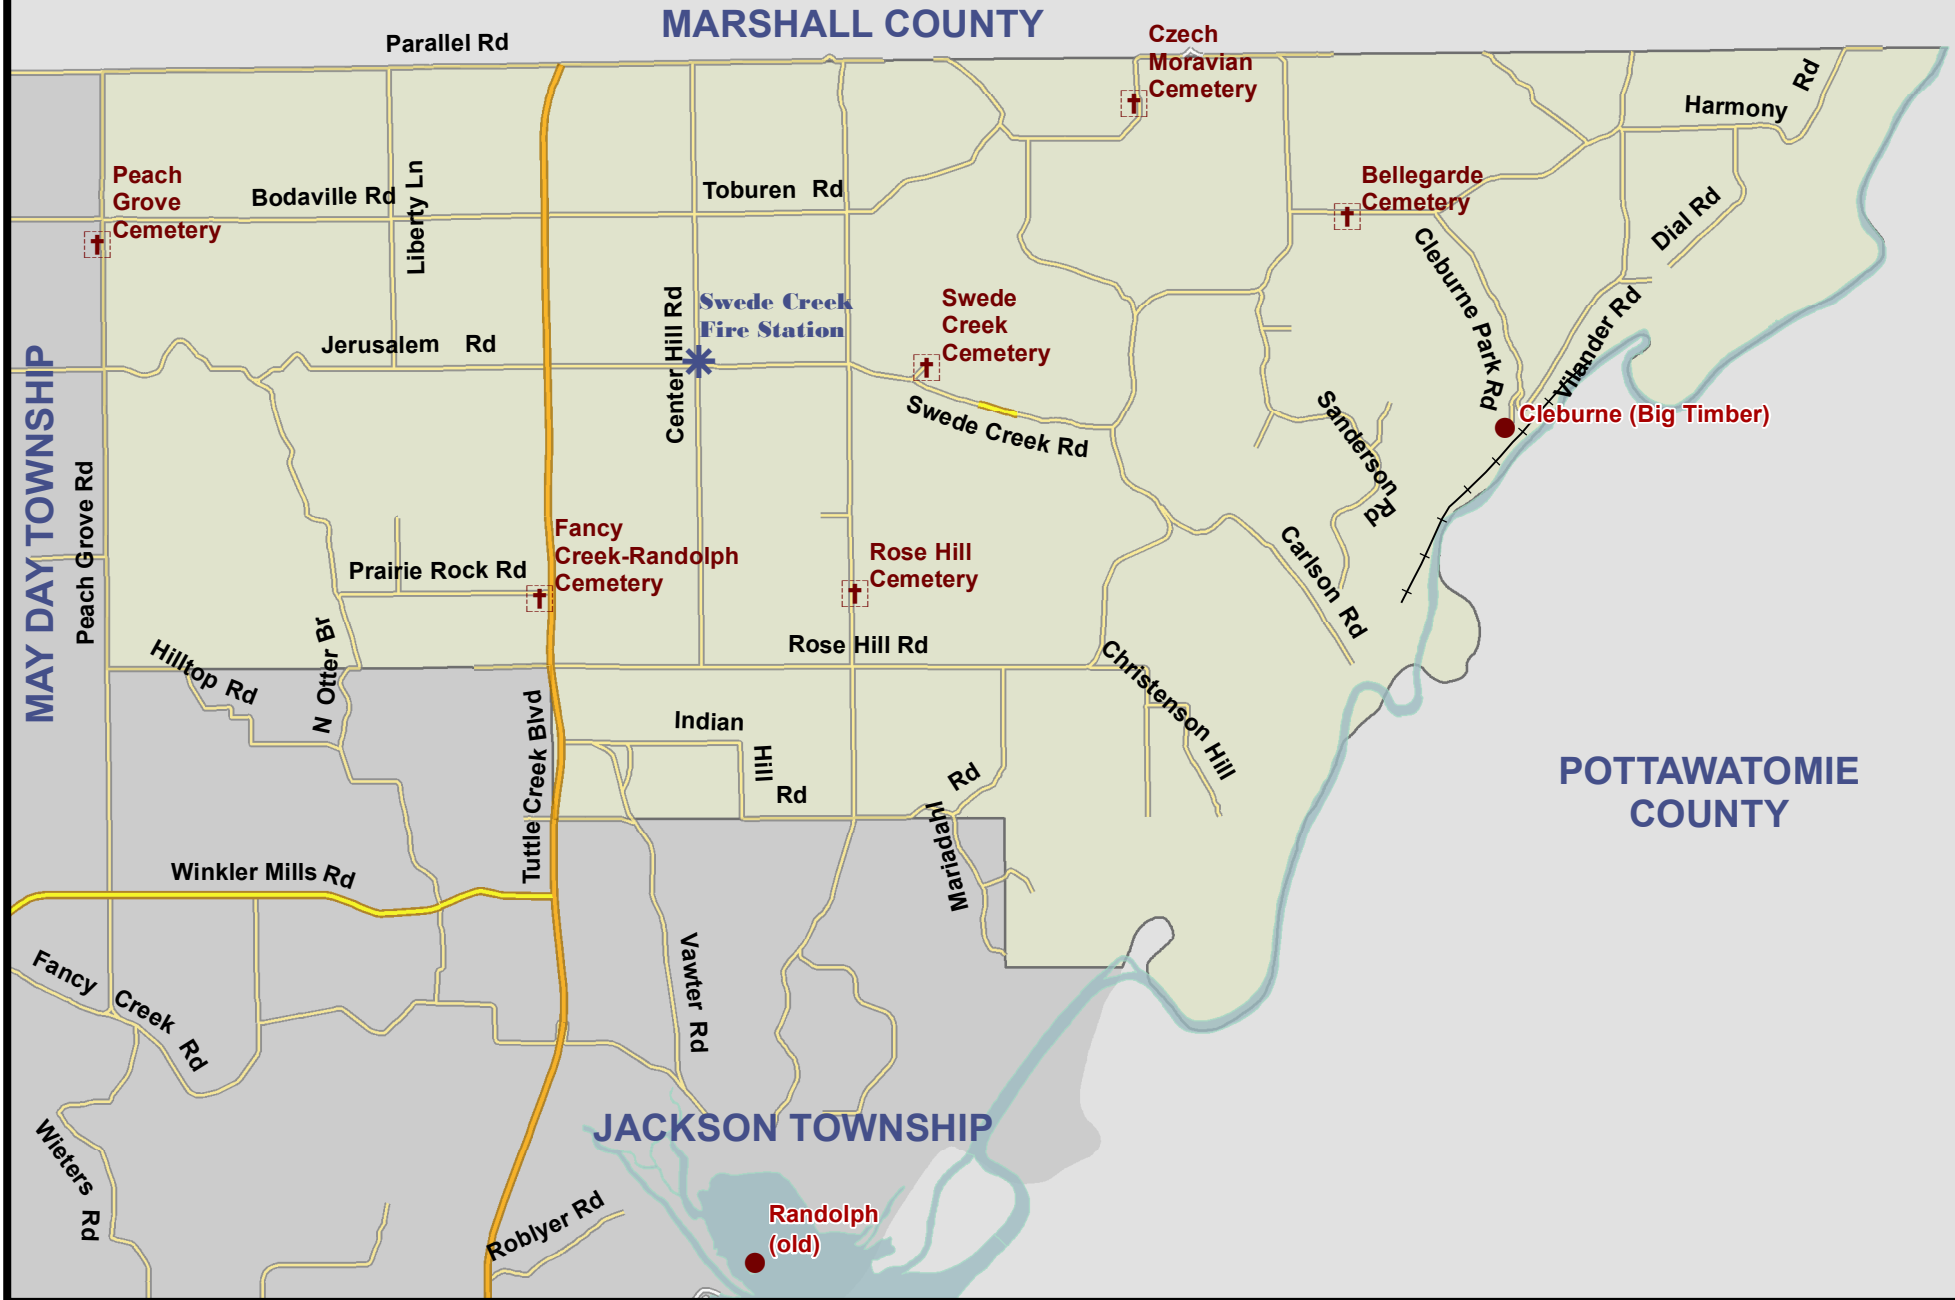

SWEDE CREEK TOWNSHIP

February 2017

MAY DAY TOWNSHIP

MARSHALL COUNTY

POTTAWATOMIE COUNTY

JACKSON TOWNSHIP